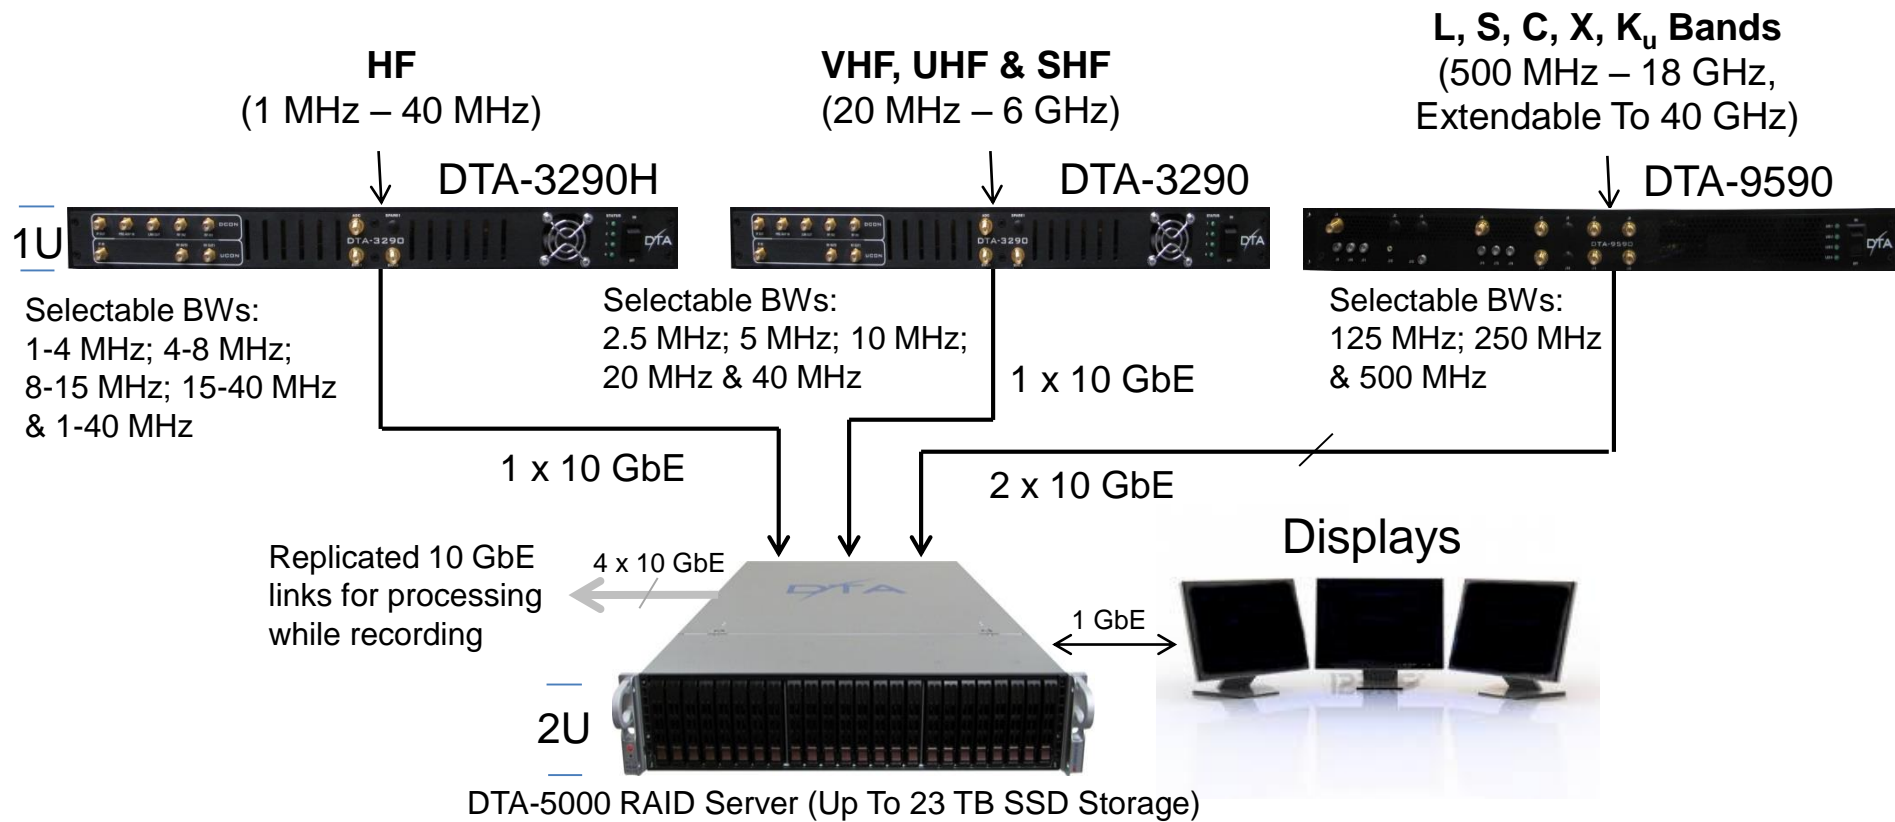

RFvision-360: Gapless Spectrum Monitoring From 1 MHz To 18 GHz

RFvision-360 For Simultaneous COMINT & ELINT Processing

RFvision-360 (5U system) provides simultaneous coverage of HF, VHF/UHF & SHF bands with programmable scan bandwidths from a few MHz to 40 MHz for communication signals and up to 500 MHz for radar signals. Baseband I & Q data from any or all 3 selected bands can be recorded in real time at full bandwidths (40 MHz for HF & V/UHF bands & 500 MHz for the radar bands). Replicated 10 GbE ports provide user access to data being recorded for simultaneous processing while recording. The SigInspector™ software provides convenient navigation & control for frequency scanning, activity selection, recording and file transfer using multiple displays.