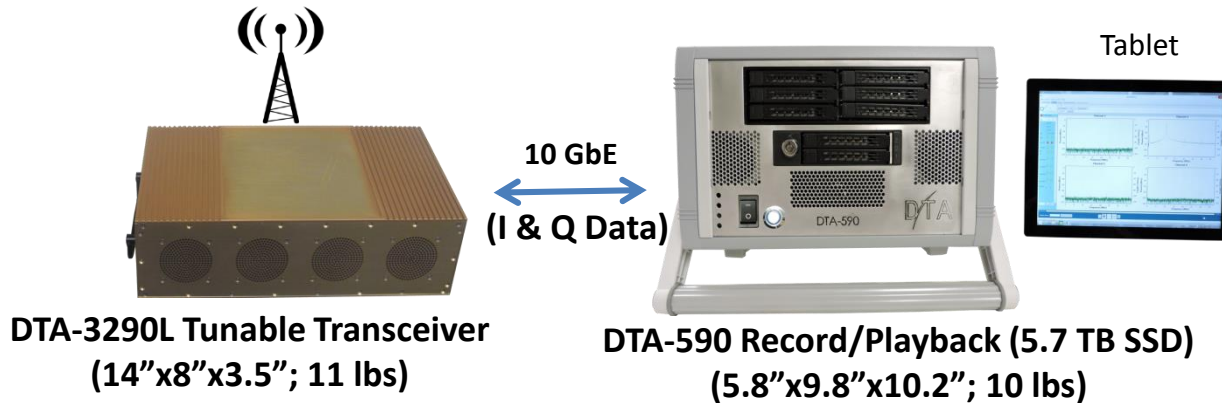

RFvision1-mini Portable Wideband RF Recording & Broadcasting System

RFvision1-mini

- 20 MHz – 6 GHz frequency coverage (1 MHz – 6 GHz, optional)
- 8 dB noise figure, 93 dB gain control, >30dBm OIP3 & 80 dB SFDR
- 16 Bit data converters & programmable DDC for BW selection from 2.5 MHz to 40 MHz
- Over 7 hours of record/playback of baseband I & Q data for full 40 MHz BW
- Independently tuned RF output of pre-recorded or computer generated data (for ARB)
- Wireless tablet for convenient control & operation
- SigInspector™ -1(Standard) GUI software for manual or automated spectrum scanning with waterfall display for spectrum selection for recording, data file transfer & RF playback
- GPS synchronization